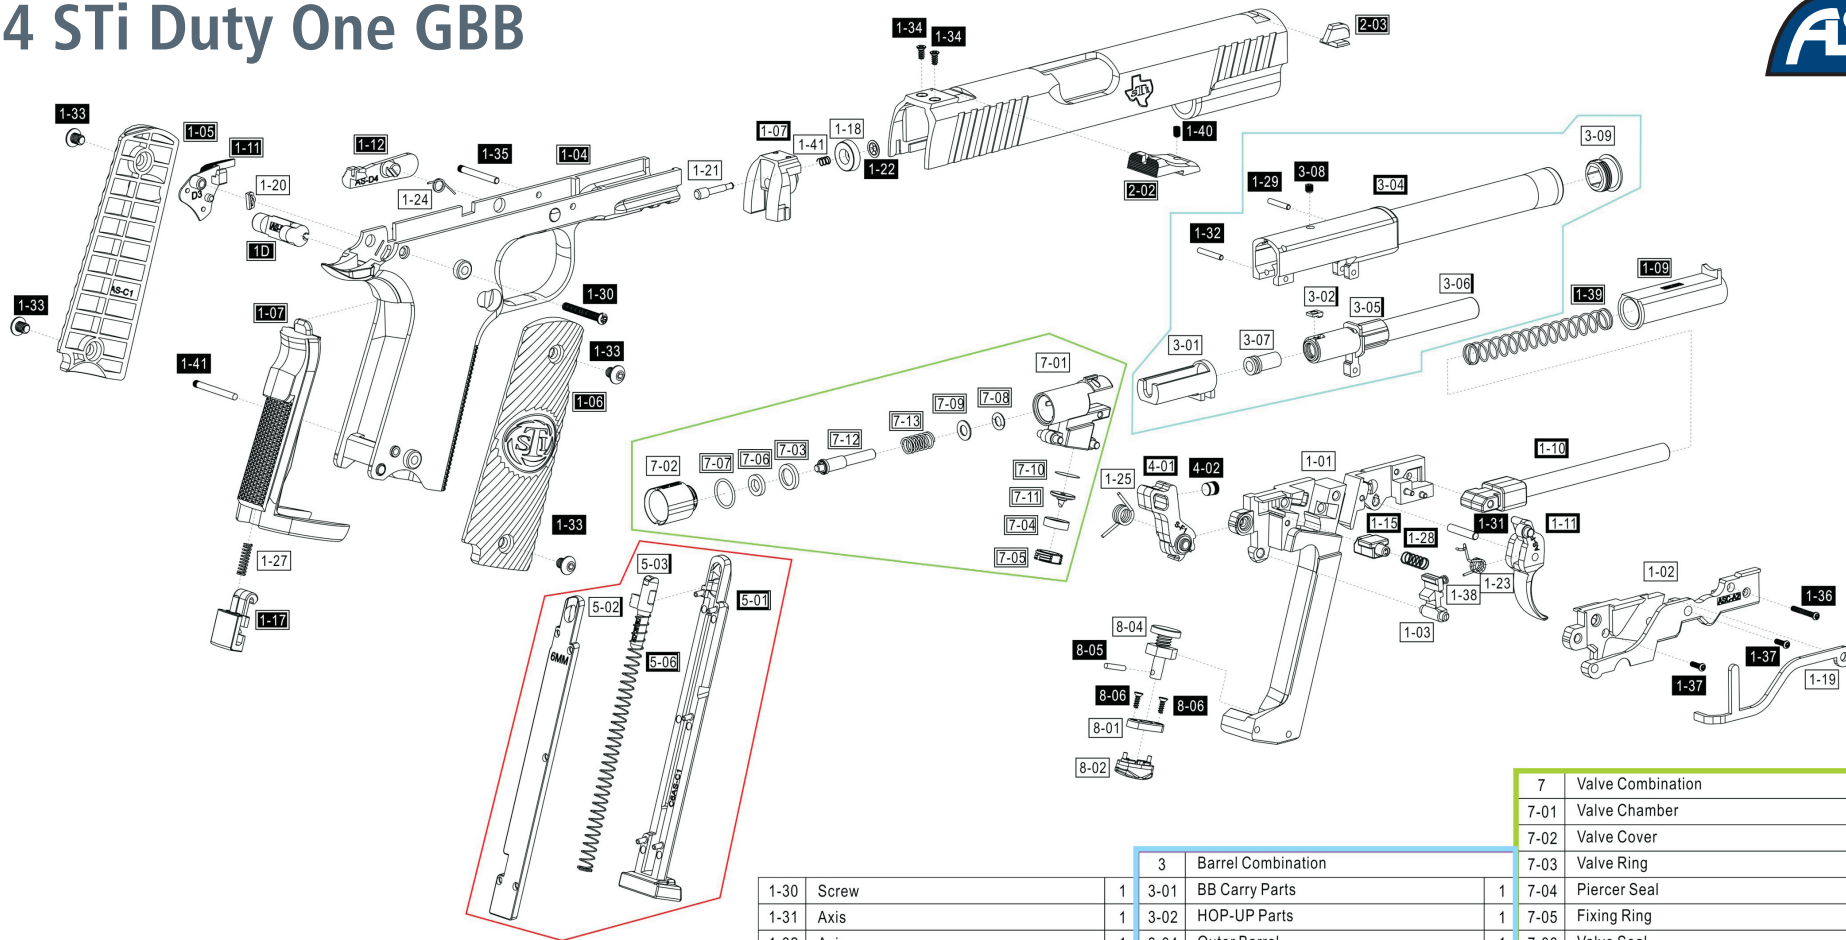

16724 STi Duty One GBB

1-01	Body Seat	1	1-06	Mag. Catch	1	1-16	Safety Catch	1	1-33	Screw	1	3-01	BB Carry Parts	1	7	Valve Combination	
1-02	Body Cover	1	1-17	Back Cover Catch	1	1-17	Back Cover Catch	1	1-34	Screw	2	3-02	HOP-UP Parts	1	7-01	Valve Chamber	1
1-03	Hammer Stopper	1	1-18	Rubber Chip	1	1-18	Rubber Chip	1	1-35	Axis	1	3-04	Outer Barrel	1	7-02	Valve Cover	1
1-04	Frame	1	1-19	Trigger Connector	1	1-19	Trigger Connector	1	1-36	Screw	1	3-05	BB Holder	1	7-03	Valve Ring	1
1-05	Grip(L)	1	1-20	Safety Catch	1	1-20	Safety Catch	1	1-37	Screw	1	3-06	Internal Barrel	1	7-04	Piercer Seal	1
1-06	Grip(R)	1	1-21	Fixing Axis	1	1-21	Fixing Axis	1	1-38	Stopper Spring	1	3-07	BB Pusher	1	7-05	Fixing Ring	1
1-07	Back Cover	1	1-22	Washer	1	1-22	Washer	1	1-39	Recoil Spring	1	3-08	Screw	1	7-06	Valve Seal	1
1-08	Recoil Spring Guide	1	1-23	Trigger Spring	1	1-23	Trigger Spring	1	1-40	Screw	1	3-09	Barrel Tip	1	7-07	O-ring	1
1-09	Recoil Spring Guide Cover	1	1-24	Slide Stop Spring	1	1-24	Slide Stop Spring	1	1-41	Fixing Axis Spring	1	4-01	Hammer	1	7-08	O-ring	1
1-10	Slide Cover	1	1-25	Hammer Spring	1	1-25	Hammer Spring	1	2-01	Slide	1	4-02	Attacked Block	1	7-09	Washer	1
1-11	Trigger	1	1-27	Back Cover Catch Spring	1	1-27	Back Cover Catch Spring	1	2-02	Front Sight	1	5	Mag. Combination	8	7-10	Filter	1
1-12	Slide Stop	1	1-28	Safety Catch Spring	1	1-28	Safety Catch Spring	1	2-03	Aiming Hole	1	5-01	Mag. Body	1	7-11	Piercer	1
												5-02	Mag. Cover	1	7-12	Valve	1
												5-03	BB Follower	1	7-13	Valve Spring	1
												5-04	Mag. Base	1	8	Knob Combination	
												8-01	Knob Seat	1	8-01	Knob Seat	1
												8-02	Knob Cover	1	8-02	Knob Cover	1
												8-04	Piercing Level Screw	1	8-04	Piercing Level Screw	1
												8-05	Axis	1	8-05	Axis	1
												8-06	Screw	2	8-06	Screw	2